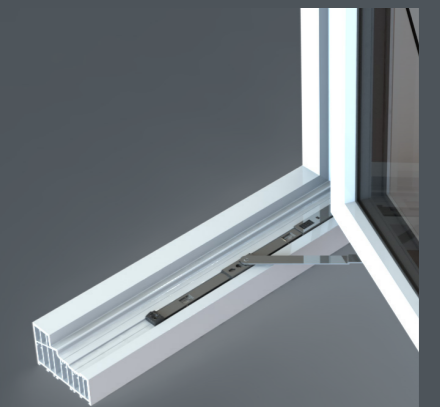

TESTING & SECURITY

R² ACHIEVES ONE OF THE HIGHEST CLASSIFICATIONS ON THE BRITISH STANDARD WEATHER TEST. IT HAS ALSO PASSED ALL SECURITY TESTS, THE GLAZING BEAD IS ALWAYS ON THE INSIDE WHICH CONTRIBUTES TO A HIGHER SECURITY PERFORMANCE.

INNOVATIVE DESIGN.

EQUAL SIGHT-LINES

R² IS BUILT TO UNQUESTIONABLE MARKET LEADING DESIGN STANDARDS, THIS EFFECTIVE AND HIGH PERFORMANCE SOLUTION OFFERS CLEAN LINES AND ADVANCED FUNCTIONALITY. AN ELEGANTLY FLUSH SASH EXTERIOR AND A UNIQUE SQUARE INTERIOR GIVES RESIDENCE² ITS BOLD AND MODERN APPEARANCE. ALL GLASS SIGHT-LINES ARE PERFECTLY EQUAL PROVIDING SYMMETRY, COMPLEMENTING THE INTERNAL STYLISH SQUARE DETAIL.

LOCK & HINGE RETENTION

R² BOASTS SUPERIOR SCREW RETENTION REINFORCEMENTS, LOCKS AND HINGES ARE SECURED FIRMLY INTO POSITION. IT IS ALSO SPECIFICALLY DESIGNED TO ACCOMMODATE THE ADDITIONAL WEIGHT OF TRIPLE GLAZED UNITS, ALLOWING HEAVY DUTY HINGES TO FIT AND OPERATE PERFECTLY.